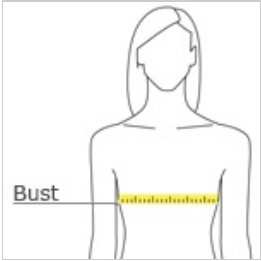

With a subtle heather texture and mesh panels at targeted heat zones, this tank has moisture-wicking technology and breathability for optimum performance.

- 4-ounce, 100% polyester
- Dyed-to-match neck band
- Mesh panels at shoulders and underarms
- Tag-free label
- Mesh back panel
- Side vents
- Drop tail hem

CARE INSTRUCTIONS

Machine wash cold with like colors. Do not use fabric softener. Do not bleach. Tumble dry low. Remove promptly. Cool iron if needed. Do not dry clean.

front

back

HOW TO MEASURE

BUST
Measure under the arm and around the fullest part of the bust with arms down, keeping tape horizontal.

SIZE CHART

	XS	S	M	L	XL	XXL	3XL	4XL
Size	2	4/6	8/10	12/14	16/18	20/22	24/26	28/30
Bust	32-34	35-36	37-38	39-41	42-44	45-47	48-51	52-55

COLOR INFORMATION

Black Heather/
Black
PMS NTR BLACK
C

Dark Royal
Heather/ Black
PMS 2767C