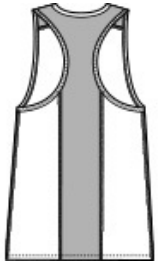

With a subtle heather texture and mesh panels at targeted heat zones, this tank has moisture-wicking technology and breathability for optimum performance.

- 4-ounce, 100% polyester
- Dyed-to-match neck band
- Mesh panels at shoulders and underarms
- Tag-free label
- Mesh back panel
- Side vents
- Drop tail hem

CARE INSTRUCTIONS

Machine wash cold with like colors. Do not use fabric softener. Do not bleach. Tumble dry low. Remove promptly. Cool iron if needed. Do not dry clean.

front

back

HOW TO MEASURE

BUST
Measure under the arm and around the fullest part of the bust with arms down, keeping tape horizontal.

SIZE CHART

	XS	S	M	L	XL	XXL	3XL	4XL
Size	2	4/6	8/10	12/14	16/18	20/22	24/26	28/30
Bust	32-34	35-36	37-38	39-41	42-44	45-47	48-51	52-55

COLOR INFORMATION

Black Heather/
Black
PMS NTR BLACK
C

Dark Royal
Heather/ Black
PMS 2767C